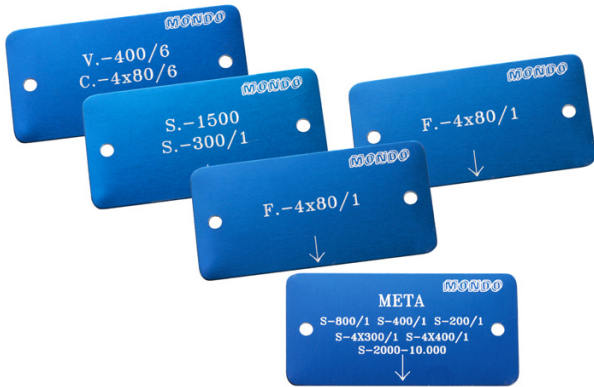

Curb Markers

AV160

Curb markers displaying the name of the track markings, made of anodized aluminum, self-adhesive, with laser-engraved texts.

The markers must be secured to the curbing by means of rivets.

VARIANTS

Curb Markers AV160

Accessory for:

Track Curbing Permanent	AV150
Track Curbing Removable	AV150A

COLOR RANGE

BLUE