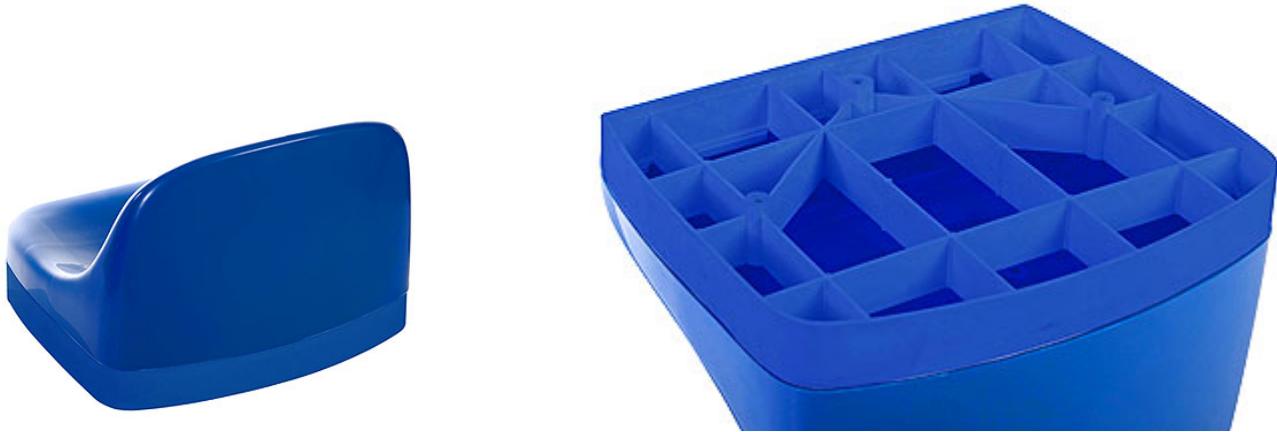

MONDOSEAT NOVANTA/2

STRUCTURE

Compact dimensions and a medium height backrest to support the lumbar region.
Seat in single piece injection moulded thermoplastic without metal inserts.

Ergonomically designed for the utmost comfort for sport events' spectators.