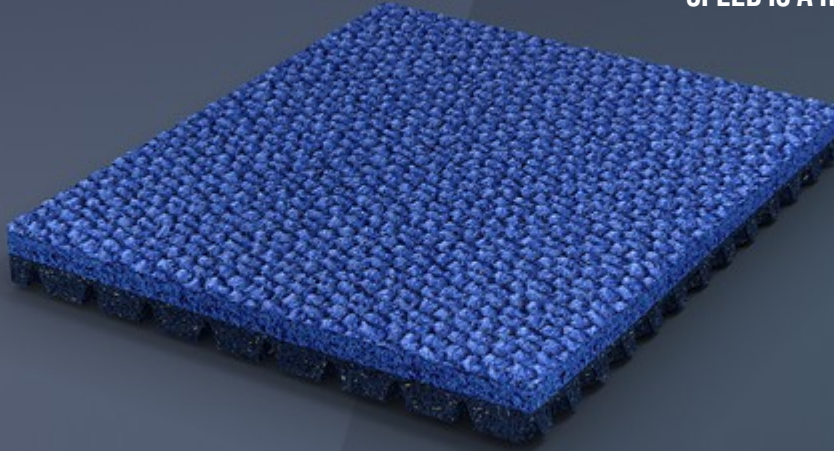

MONDOTRACK WS

SPEED IS A RELATIVE CONCEPT. VICTORY IS NOT.

MONDO TRANSFORMED SPECIFIC NEEDS OF ATHLETES INTO NEW TECHNOLOGIES AND APPLIED THEM TO THE MONDOTRACK WS TO OPTIMIZE IT FOR THE TOKYO 2020 GAMES.

DESIGNED WITH THE GOAL OF TAKING HUMAN SPEEDS TO LEVELS NEVER REACHED BEFORE, MONDOTRACK WS IS THE MOST TECHNOLOGICALLY ADVANCED RUNNING TRACK IN THE WORLD.

EMBOSSED SOLID-RUBBER TOP LAYER

Vulcanized rubber surface layer with raised embossing for optimal elasticity and grip, and efficient drainage.

CO-VULCANIZED MULTI-LAYER DUAL DUROMETER

Two different layers of solid rubber with their own formulations, vulcanized together to form a continuous, seamless piece of material.

AIR-CELL TECHNOLOGY

Air-filled chambers on the bottom layer compress, then expand, acting like bowstrings and projecting athletes up and forward.

ELONGATED HONEYCOMB BACKING

Hexagonal air-filled chambers surrounded by ribs that deform in three dimensions on the track underlayment minimize the time the athlete is in contact with the flooring, maximize energy return,

NON-DIRECTIONAL TESSELLATION

Surface embossing that enhances slip resistance and traction reduces the need for shoe spikes to penetrate the surface to grip the track, enabling athletes to run faster

TY GRANULES

Rubber granules with optimized elasticity and deformability.