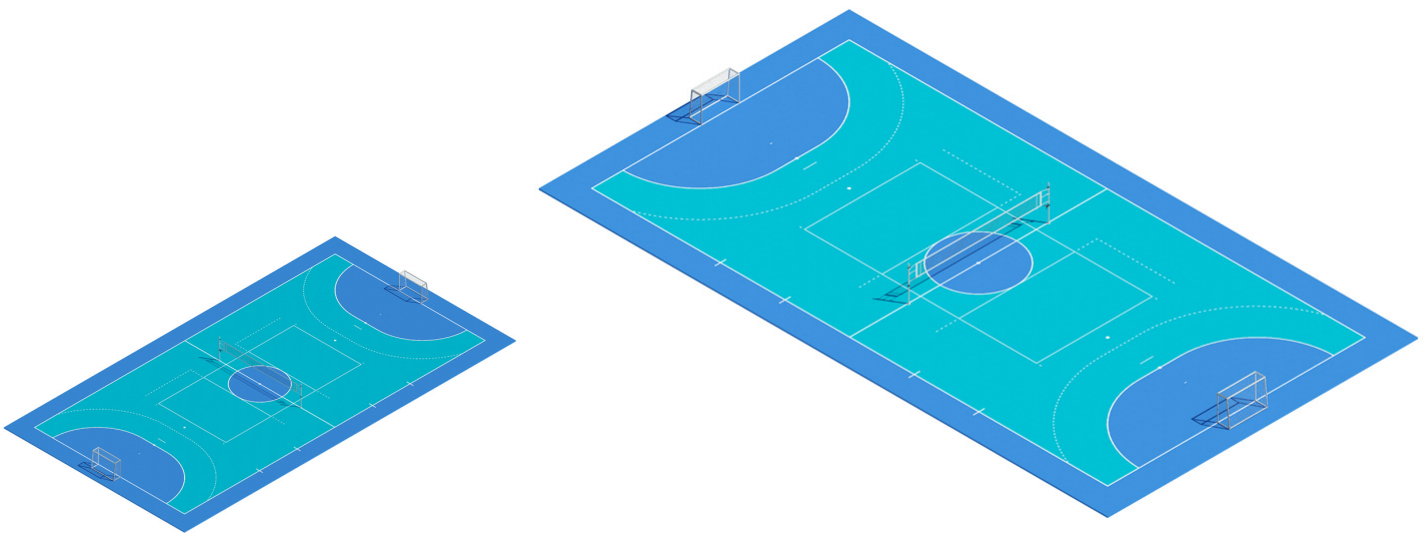

MODULE FIVE-A-SIDE FOOTBALL HANDBALL VOLLEYBALL

A WORKOUT THAT'S EVEN MORE YOURS

This module has been designed to incorporate five-a-side football, handball and volleyball in one area.

CONTEXT

Sports equipment has to be moved to accommodate the sports in this configuration, so this module should be placed in supervised areas.

DIMENSIONS

Minimum recommended dimensions of the module, including safety areas: 44 m x 24 m.

24/09/2021

Mondo keeps the right to modify the characteristics of the products in any moment

24/09/2021

Mondo keeps the right to modify the characteristics of the products in any moment