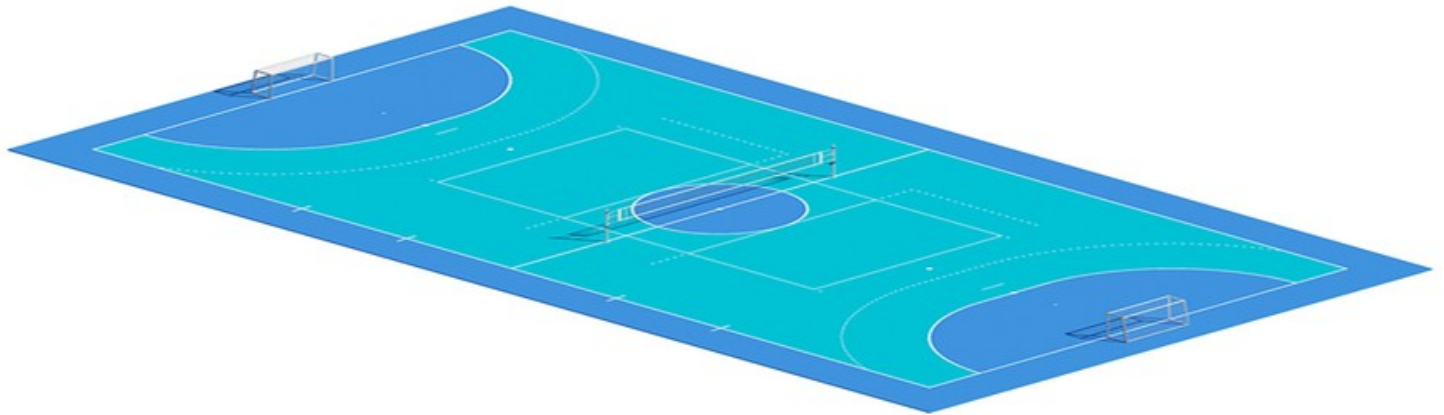

MODULE FIVE-A-SIDE FOOTBALL HANDBALL VOLLEYBALL

A WORKOUT THAT'S EVEN MORE YOURS

This module has been designed to incorporate five-a-side football, handball and volleyball in one area.

CONTEXT

Sports equipment has to be moved to accommodate the sports in this configuration, so this module should be placed in supervised areas.

DIMENSIONS

Minimum recommended dimensions of the module, including safety areas: 44 m x 24 m.

24/09/2021

Mondo keeps the right to modify the characteristics of the products in any moment

24/09/2021

Mondo keeps the right to modify the characteristics of the products in any moment