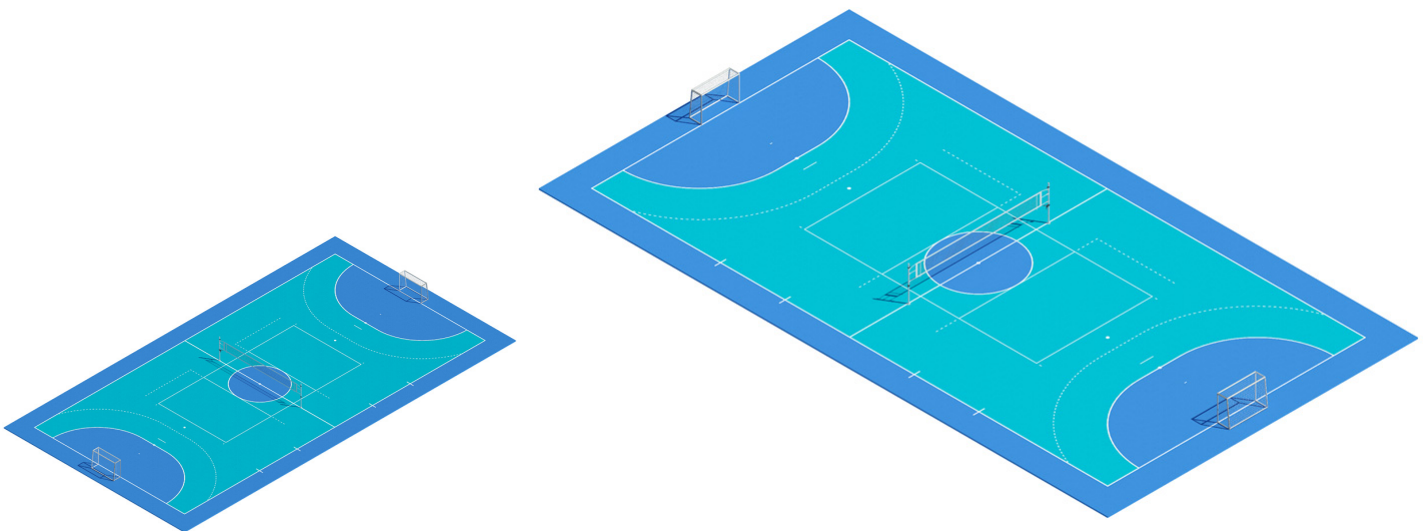

MODULE FIVE-A-SIDE FOOTBALL HANDBALL VOLLEYBALL

A WORKOUT THAT'S EVEN MORE YOURS

This module has been designed to incorporate five-a-side football, handball and volleyball in one area.

CONTEXT

Sports equipment has to be moved to accommodate the sports in this configuration, so this module should be placed in supervised areas.

DIMENSIONS

Minimum recommended dimensions of the module, including safety areas: 44 m x 24 m.