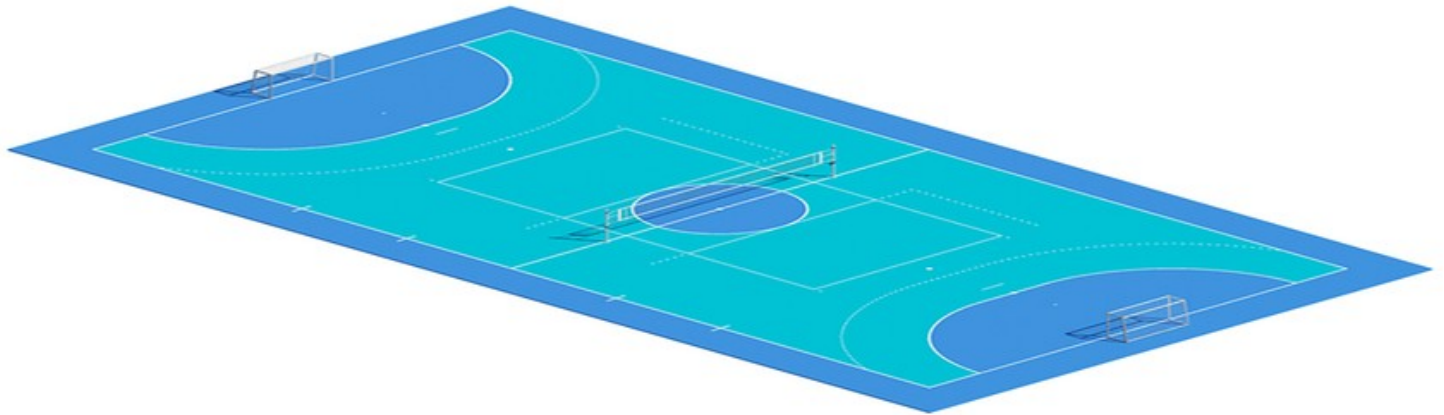

MODULE FIVE-A-SIDE FOOTBALL HANDBALL VOLLEYBALL

A WORKOUT THAT'S EVEN MORE YOURS

This module has been designed to incorporate five-a-side football, handball and volleyball in one area.

CONTEXT

Sports equipment has to be moved to accommodate the sports in this configuration, so this module should be placed in supervised areas.

DIMENSIONS

Minimum recommended dimensions of the module, including safety areas: 44 m x 24 m.