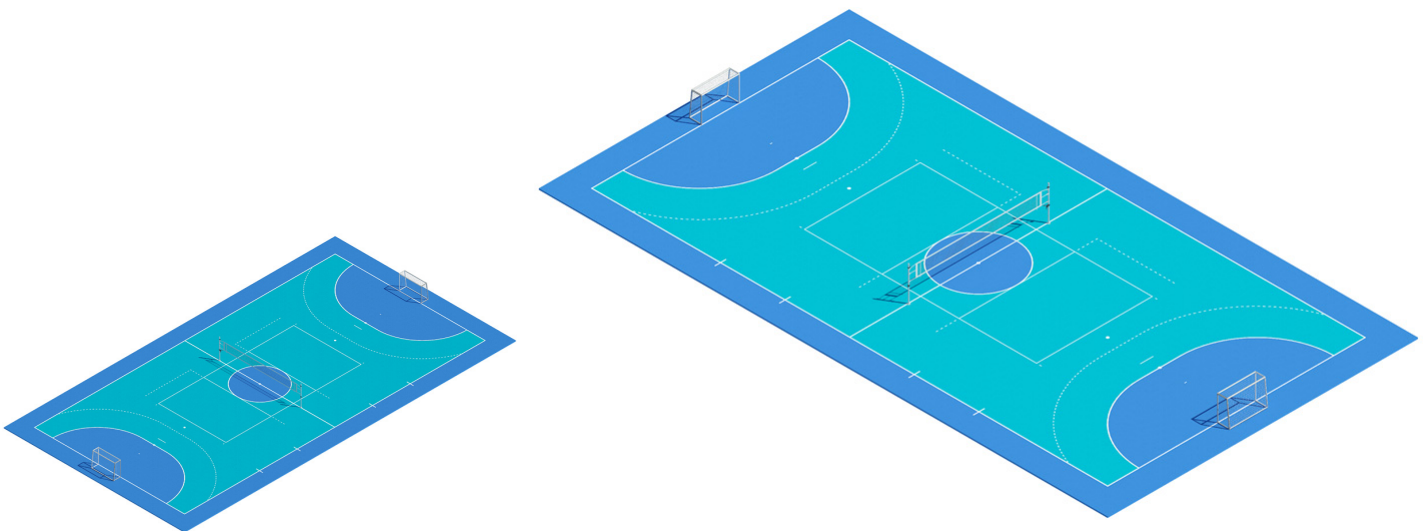

MODULE FIVE-A-SIDE FOOTBALL HANDBALL VOLLEYBALL

A WORKOUT THAT'S EVEN MORE YOURS

This module has been designed to incorporate five-a-side football, handball and volleyball in one area.

CONTEXT

Sports equipment has to be moved to accommodate the sports in this configuration, so this module should be placed in supervised areas.

DIMENSIONS

Minimum recommended dimensions of the module, including safety areas: 44 m x 24 m.