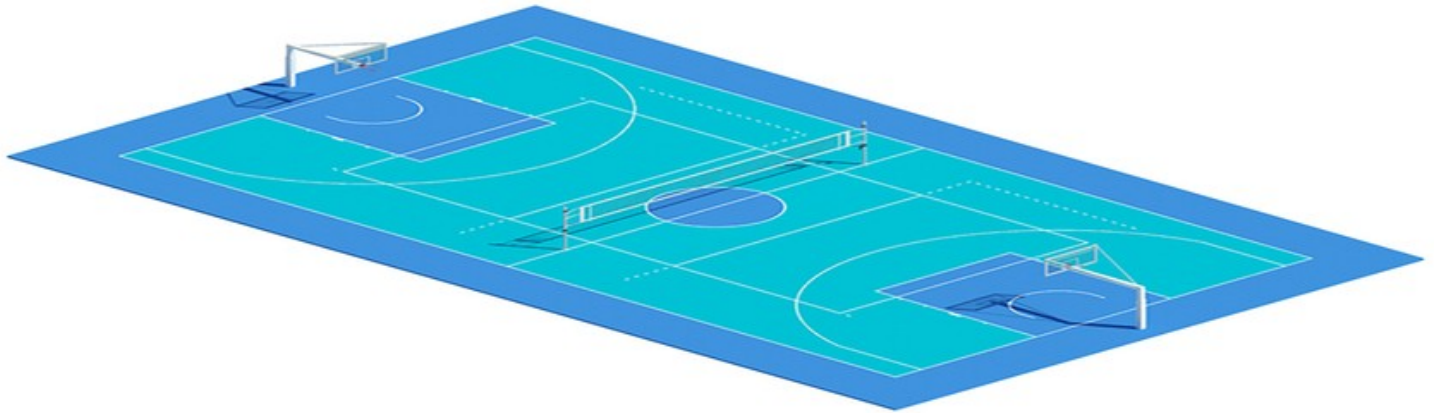

MODULE BASKETBALL VOLLEYBALL

This module has been designed to incorporate basketball and volleyball in one area.

CONTEXT

Sports equipment has to be moved to accommodate the sports in this configuration, so this module should be placed in supervised areas.

DIMENSIONS

Minimum recommended dimensions of the module, including safety areas: 32 m x 19 m.