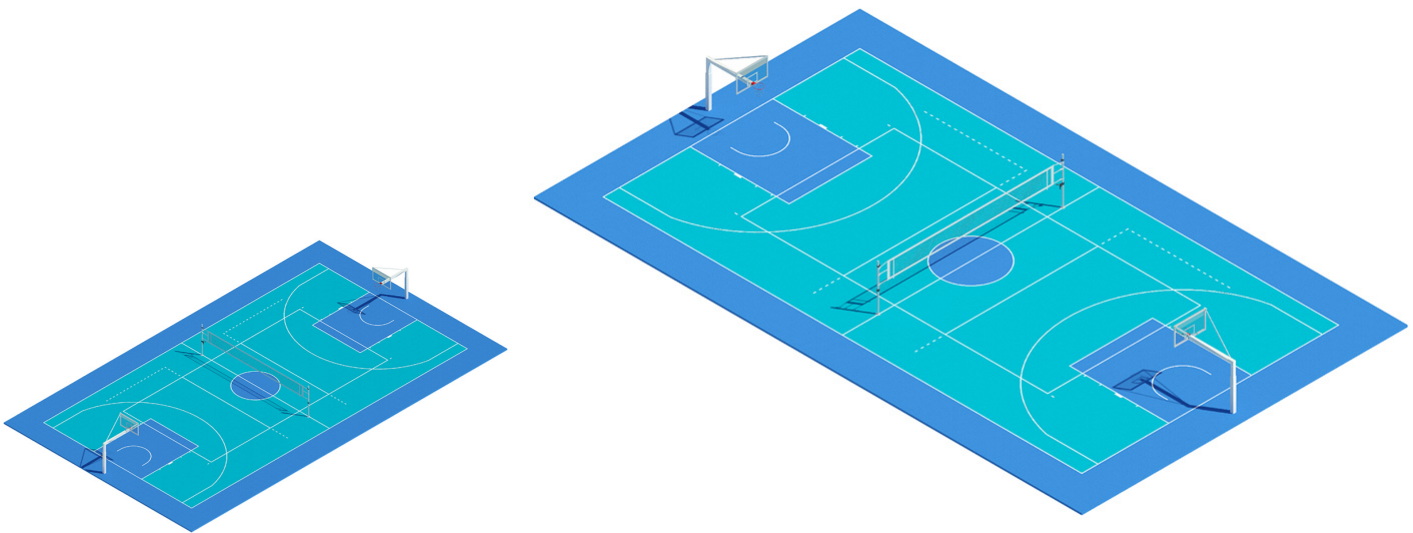

MODULE BASKETBALL VOLLEYBALL

This module has been designed to incorporate basketball and volleyball in one area.

CONTEXT

Sports equipment has to be moved to accommodate the sports in this configuration, so this module should be placed in supervised areas.

DIMENSIONS

Minimum recommended dimensions of the module, including safety areas: 32 m x 19 m.