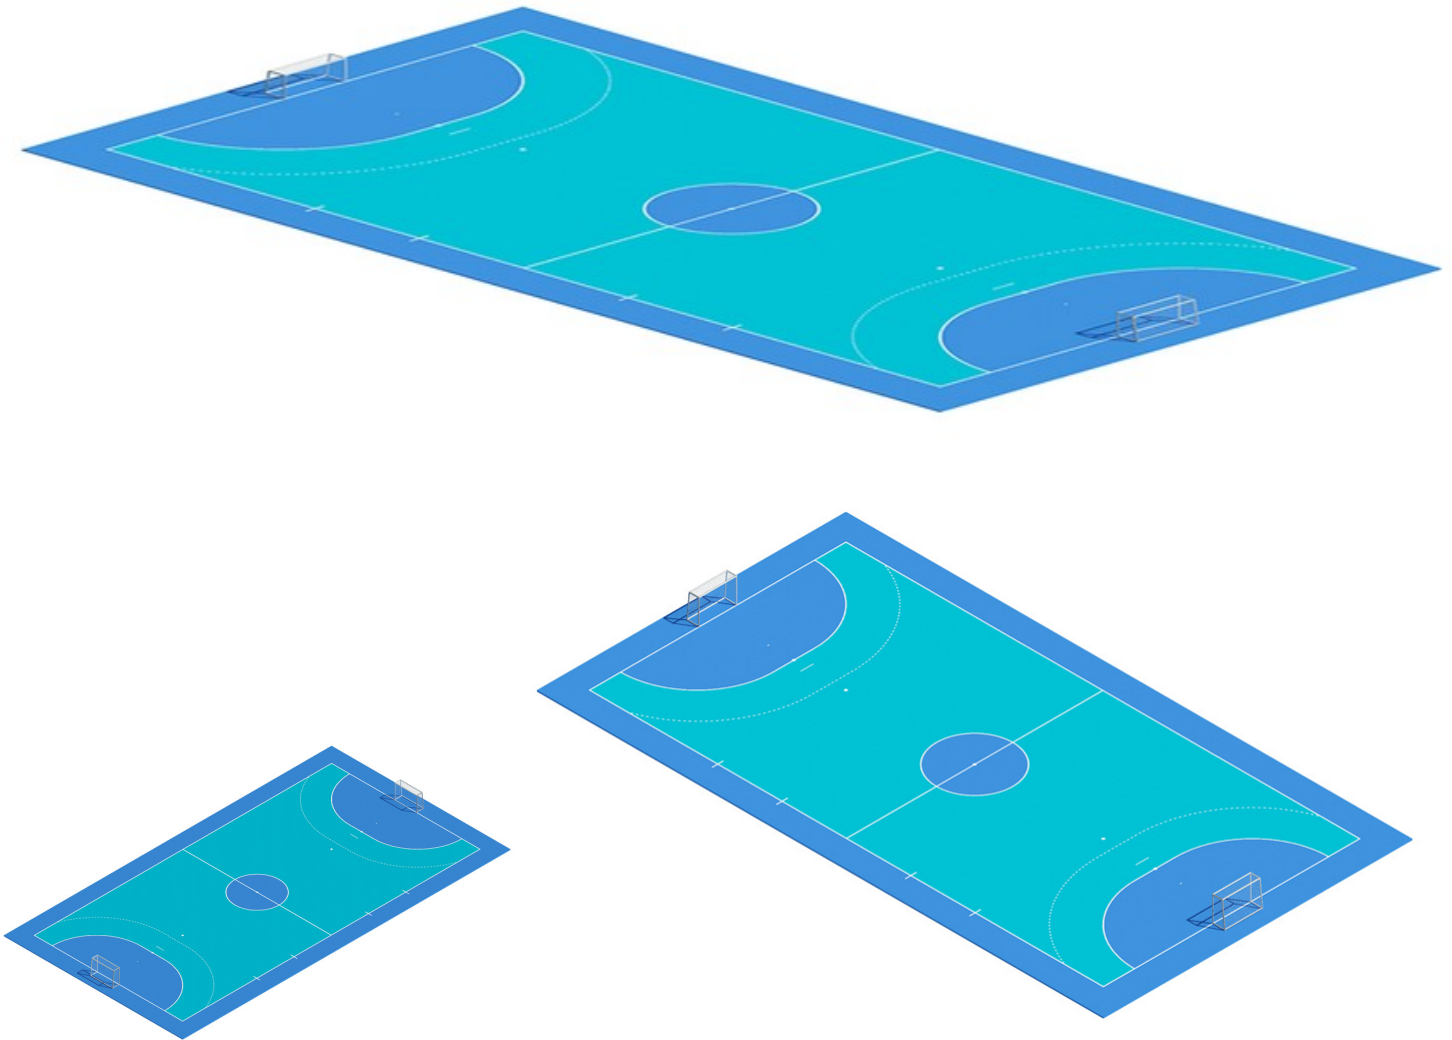

MODULE FIVE-A-SIDE FOOTBALL HANDBALL

A WORKOUT THAT'S EVEN MORE YOURS

This module has been designed to incorporate five-a-side football and handball in one area.

CONTEXT

Sports equipment does not have to be moved to accommodate the sports in this configuration, so this module can be placed in supervised or unsupervised areas.

DIMENSIONS

Minimum recommended dimensions of the module, including safety areas: 44 m x 24 m.

22/08/2019

Mondo keeps the right to modify the characteristics of the products in any moment

22/08/2019

Mondo keeps the right to modify the characteristics of the products in any moment