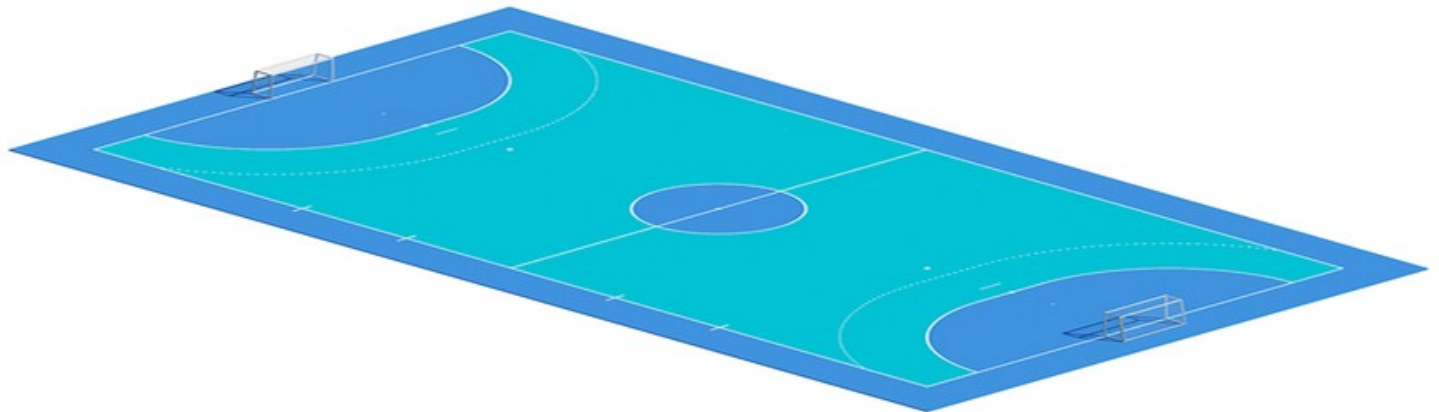

MODULE FIVE-A-SIDE FOOTBALL HANDBALL

A WORKOUT THAT'S EVEN MORE YOURS

This module has been designed to incorporate five-a-side football and handball in one area.

CONTEXT

Sports equipment does not have to be moved to accommodate the sports in this configuration, so this module can be placed in supervised or unsupervised areas.

DIMENSIONS

Minimum recommended dimensions of the module, including safety areas: 44 m x 24 m.