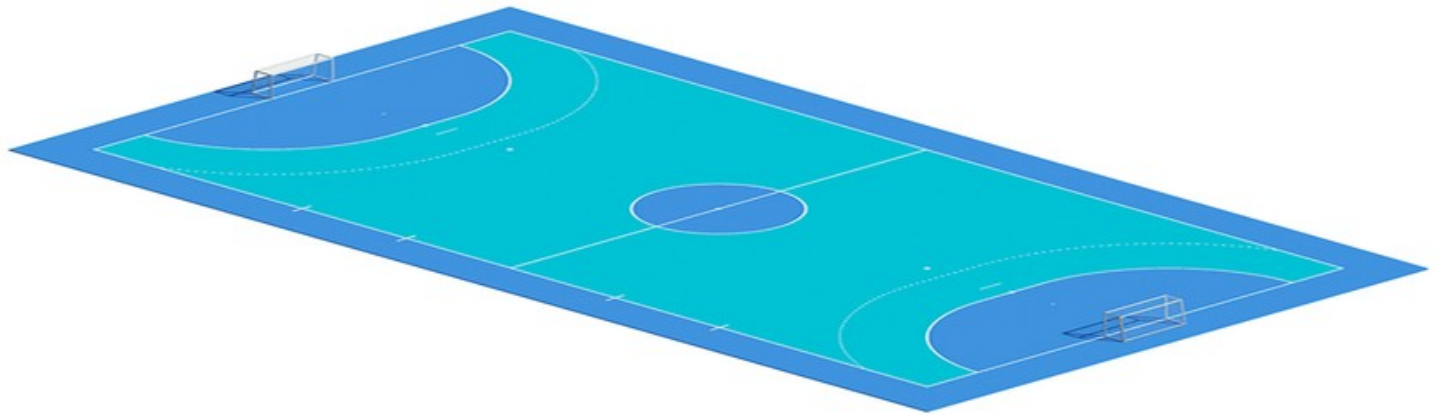

MODULE FIVE-A-SIDE FOOTBALL HANDBALL

A WORKOUT THAT'S EVEN MORE YOURS

This module has been designed to incorporate five-a-side football and handball in one area.

CONTEXT

Sports equipment does not have to be moved to accommodate the sports in this configuration, so this module can be placed in supervised or unsupervised areas.

DIMENSIONS

Minimum recommended dimensions of the module, including safety areas: 44 m x 24 m.