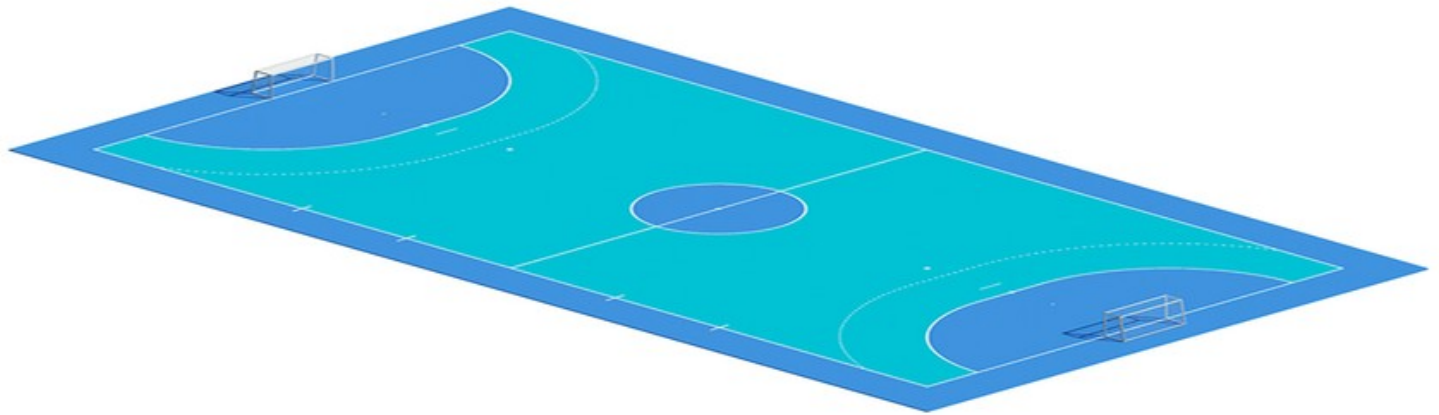

MODULE FIVE-A-SIDE FOOTBALL HANDBALL

A WORKOUT THAT'S EVEN MORE YOURS

This module has been designed to incorporate five-a-side football and handball in one area.

CONTEXT

Sports equipment does not have to be moved to accommodate the sports in this configuration, so this module can be placed in supervised or unsupervised areas.

DIMENSIONS

Minimum recommended dimensions of the module, including safety areas: 44 m x 24 m.

16/12/2019

Mondo keeps the right to modify the characteristics of the products in any moment

16/12/2019

Mondo keeps the right to modify the characteristics of the products in any moment