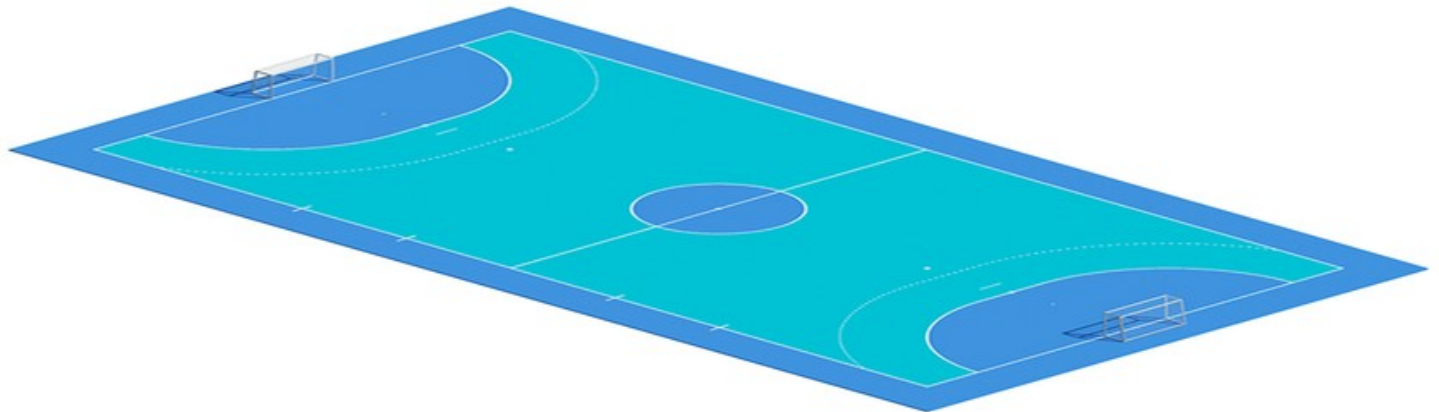

## MODULE FIVE-A-SIDE FOOTBALL HANDBALL

### A WORKOUT THAT'S EVEN MORE YOURS

This module has been designed to incorporate five-a-side football and handball in one area.

#### CONTEXT

Sports equipment does not have to be moved to accommodate the sports in this configuration, so this module can be placed in supervised or unsupervised areas.

#### DIMENSIONS

Minimum recommended dimensions of the module, including safety areas: 44 m x 24 m.