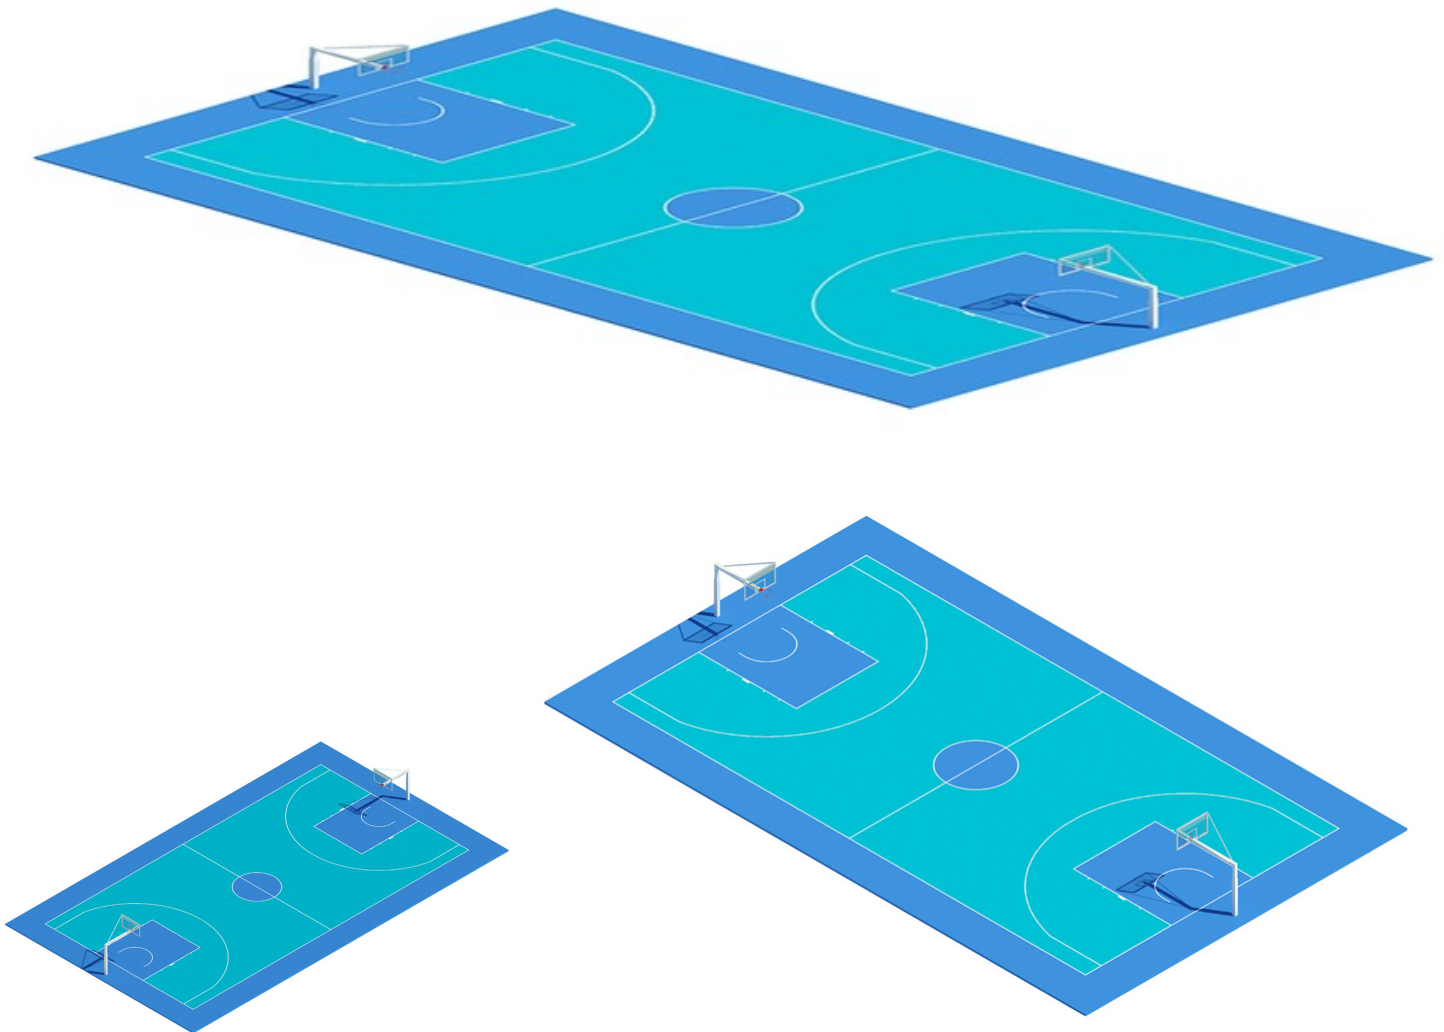

## MODULE BASKETBALL

This module has been designed for basketball only.

### CONTEXT

Sports equipment does not have to be moved to accommodate this configuration, so this module can be placed in supervised or unsupervised areas.

### DIMENSIONS

Minimum recommended dimensions of the module, including safety areas: 32 m x 19 m.