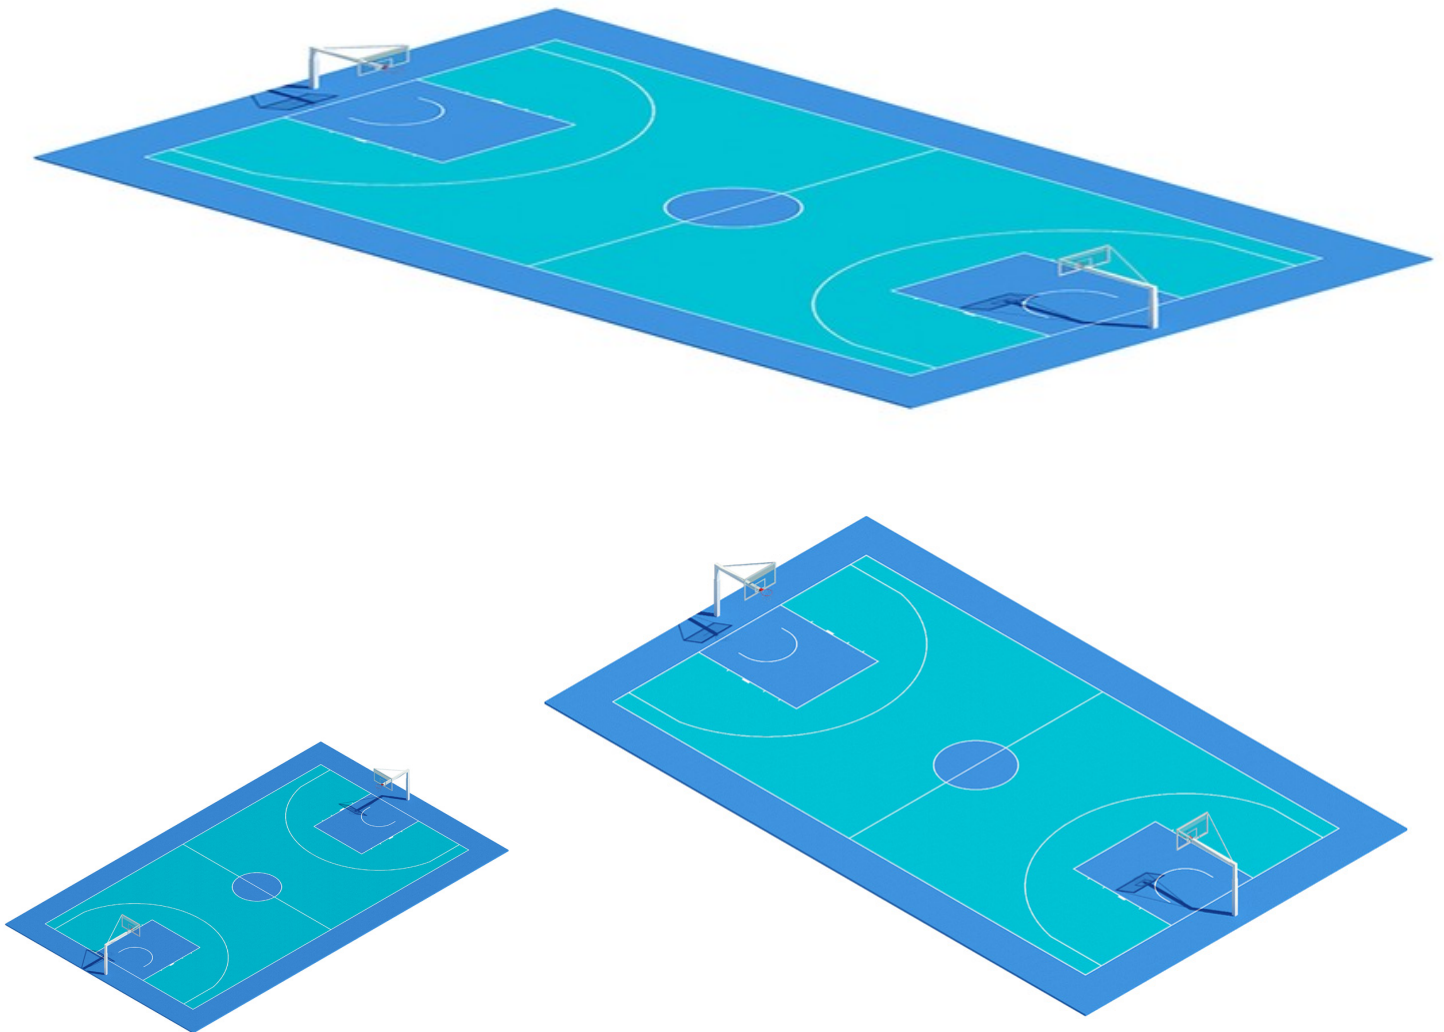

MODULE BASKETBALL

This module has been designed for basketball only.

CONTEXT

Sports equipment does not have to be moved to accommodate this configuration, so this module can be placed in supervised or unsupervised areas.

DIMENSIONS

Minimum recommended dimensions of the module, including safety areas: 32 m x 19 m.