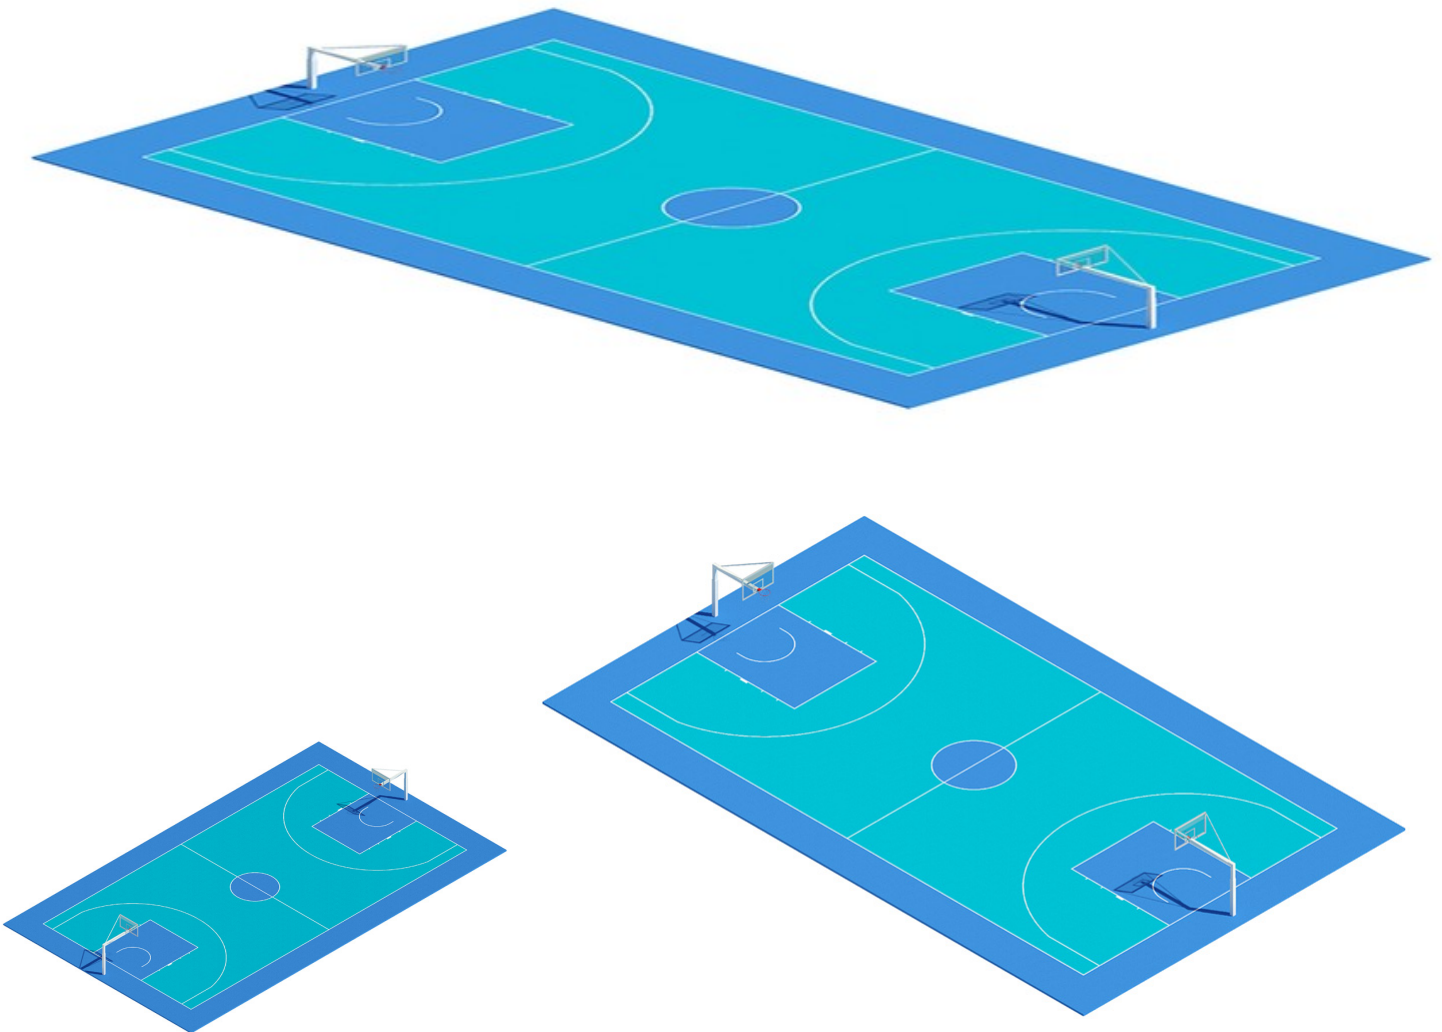

MODULE BASKETBALL

This module has been designed for basketball only.

CONTEXT

Sports equipment does not have to be moved to accommodate this configuration, so this module can be placed in supervised or unsupervised areas.

DIMENSIONS

Minimum recommended dimensions of the module, including safety areas: 32 m x 19 m.