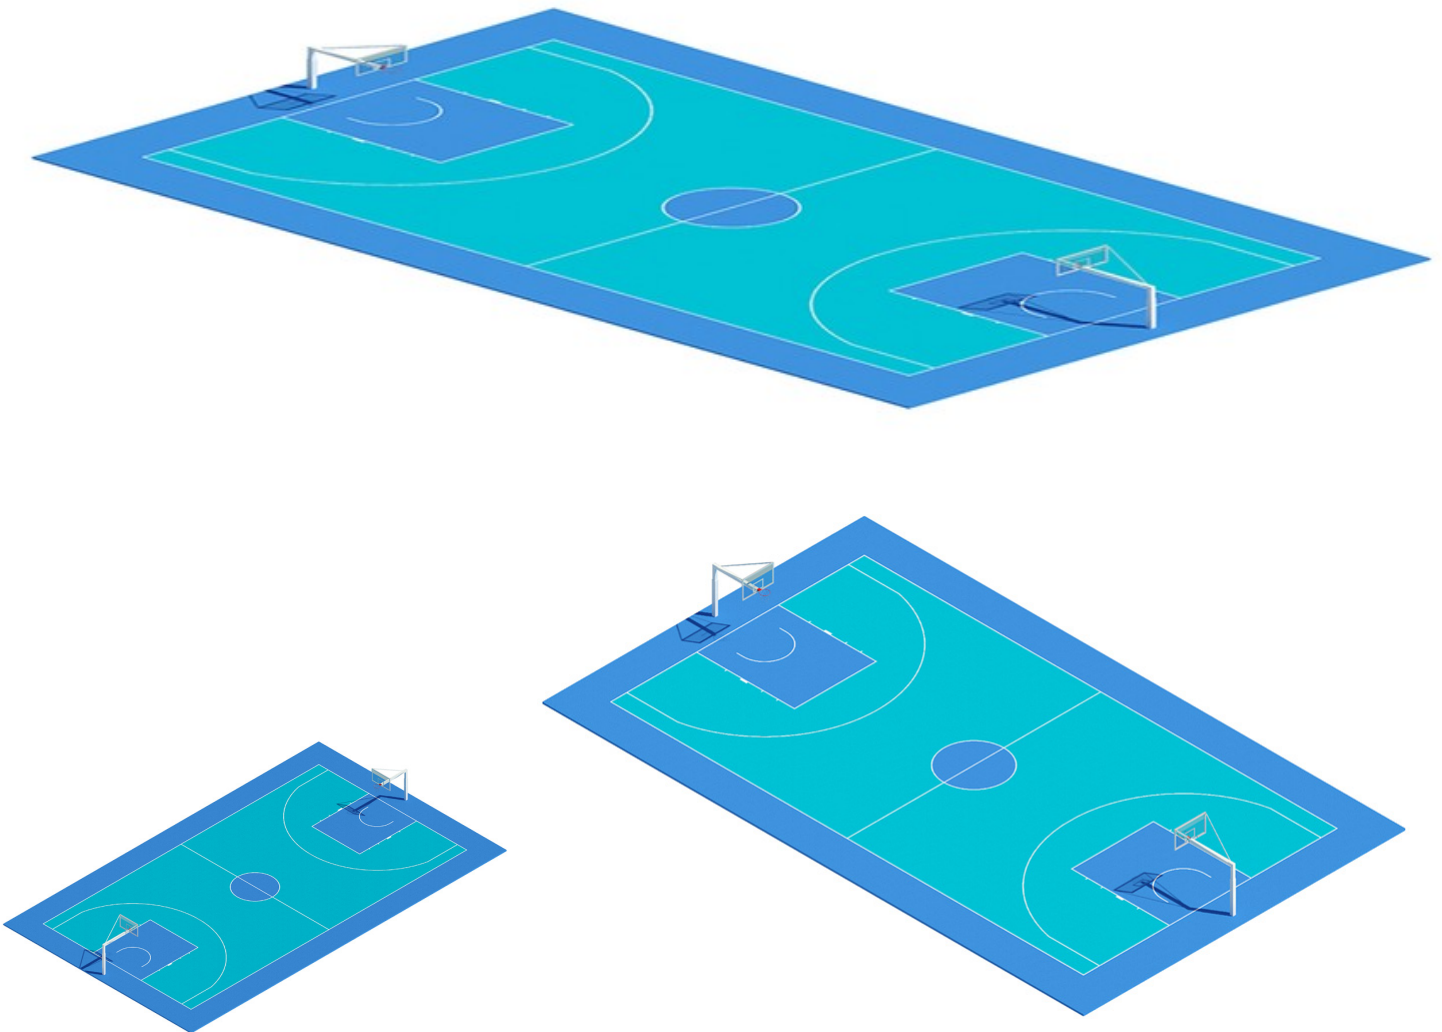

## MODULE BASKETBALL

This module has been designed for basketball only.

### CONTEXT

Sports equipment does not have to be moved to accommodate this configuration, so this module can be placed in supervised or unsupervised areas.

### DIMENSIONS

Minimum recommended dimensions of the module, including safety areas: 32 m x 19 m.