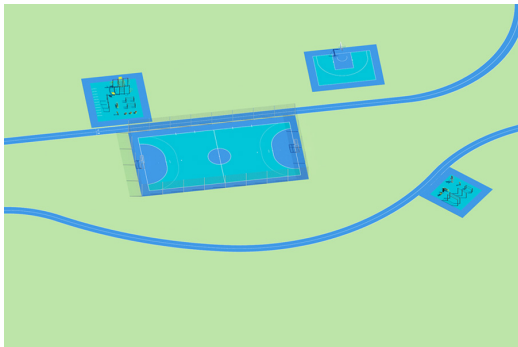

MODULE JOGGING TRAIL

This module has been designed for running and jogging.

CONTEXT

Sports equipment does not have to be moved to accommodate the sports in this configuration, so this module can be placed in supervised or unsupervised areas.

DIMENSIONS

Minimum recommended dimensions of the module, including safety areas: 3.00 m width x variable length.