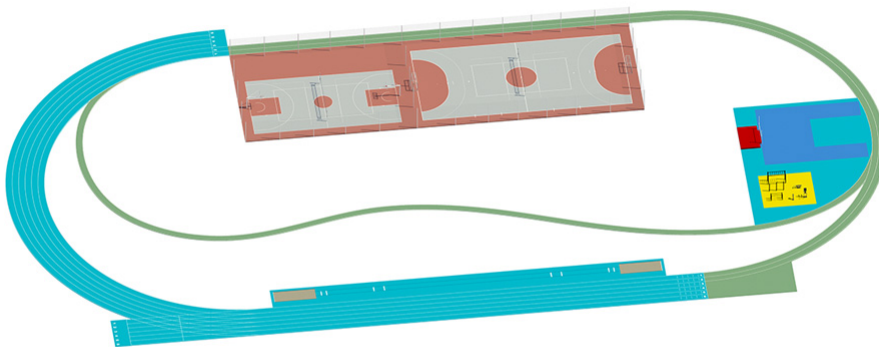

MODULE JOGGING TRAIL

This module has been designed for running and jogging.

CONTEXT

Sports equipment does not have to be moved to accommodate the sports in this configuration, so this module can be placed in supervised or unsupervised areas.

DIMENSIONS

Minimum recommended dimensions of the module, including safety areas: 3.00 m width x variable length.