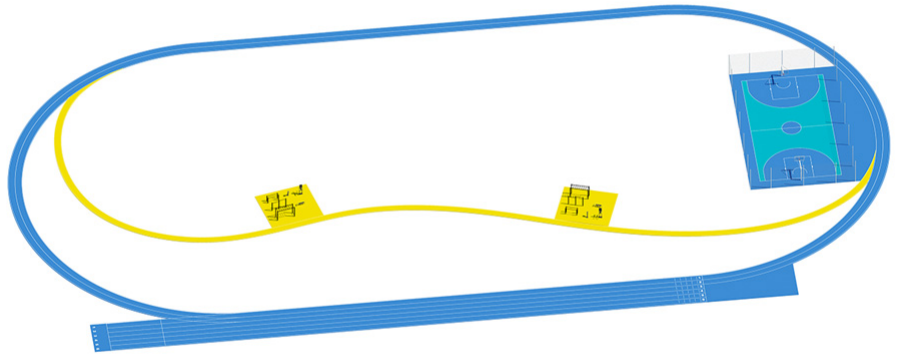

MODULE JOGGING TRAIL

This module has been designed for running and jogging.

CONTEXT

Sports equipment does not have to be moved to accommodate the sports in this configuration, so this module can be placed in supervised or unsupervised areas.

DIMENSIONS

Minimum recommended dimensions of the module, including safety areas: 3.00 m width x variable length.