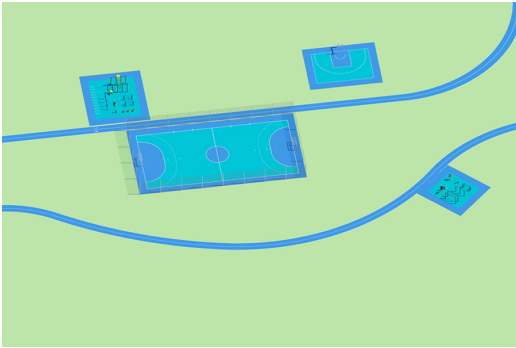

MODULE JOGGING TRAIL

This module has been designed for running and jogging.

CONTEXT

Sports equipment does not have to be moved to accommodate the sports in this configuration, so this module can be placed in supervised or unsupervised areas.

DIMENSIONS

Minimum recommended dimensions of the module, including safety areas: 3.00 m width x variable length.