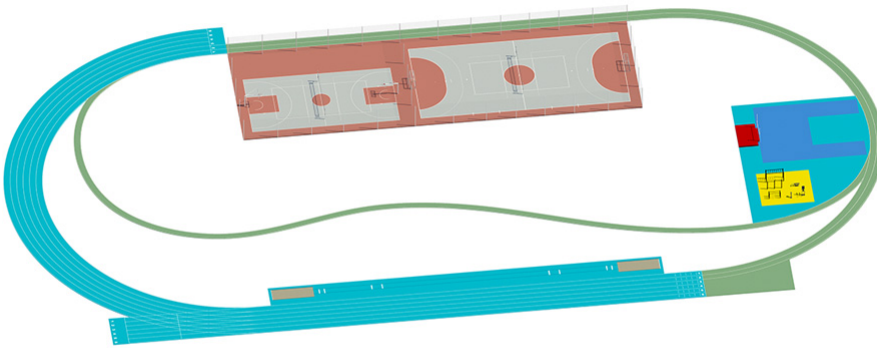

MODULE JOGGING TRAIL

This module has been designed for running and jogging.

CONTEXT

Sports equipment does not have to be moved to accommodate the sports in this configuration, so this module can be placed in supervised or unsupervised areas.

DIMENSIONS

Minimum recommended dimensions of the module, including safety areas: 3.00 m width x variable length.