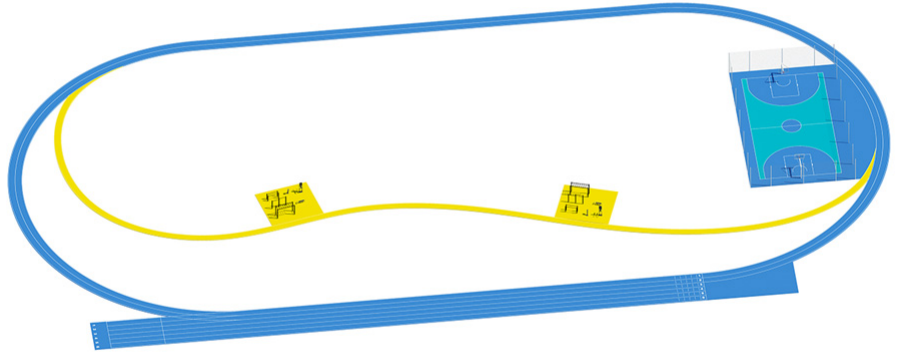

MODULE JOGGING TRAIL

This module has been designed for running and jogging.

CONTEXT

Sports equipment does not have to be moved to accommodate the sports in this configuration, so this module can be placed in supervised or unsupervised areas.

DIMENSIONS

Minimum recommended dimensions of the module, including safety areas: 3.00 m width x variable length.