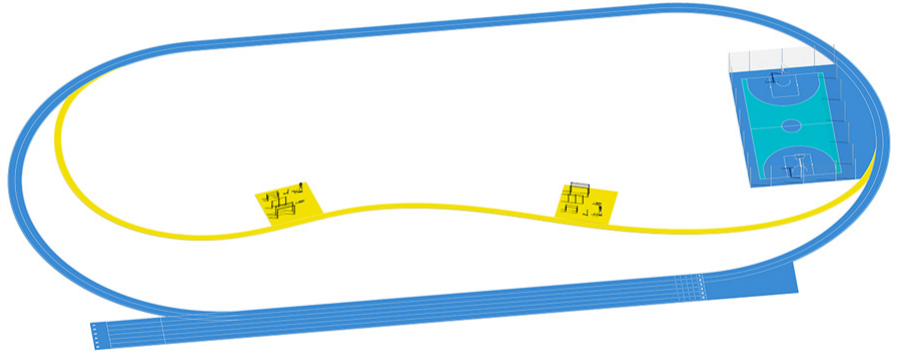

## MODULE JOGGING TRAIL

This module has been designed for running and jogging.

## CONTEXT

Sports equipment does not have to be moved to accommodate the sports in this configuration, so this module can be placed in supervised or unsupervised areas.

## DIMENSIONS

Minimum recommended dimensions of the module, including safety areas: 3.00 m width x variable length.