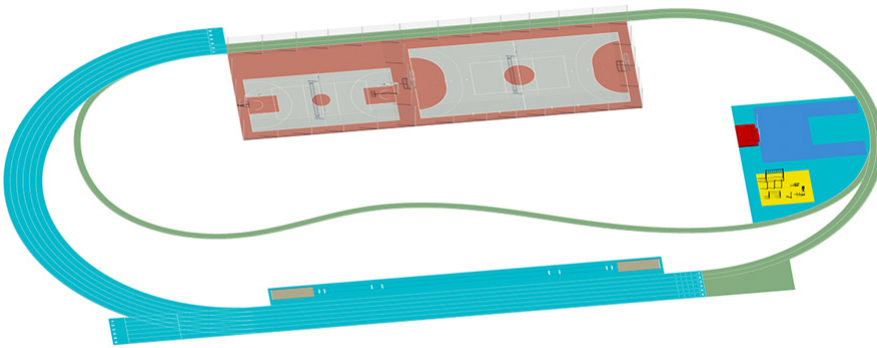

## MODULE JOGGING TRAIL

This module has been designed for running and jogging.

## CONTEXT

Sports equipment does not have to be moved to accommodate the sports in this configuration, so this module can be placed in supervised or unsupervised areas.

## DIMENSIONS

Minimum recommended dimensions of the module, including safety areas: 3.00 m width x variable length.