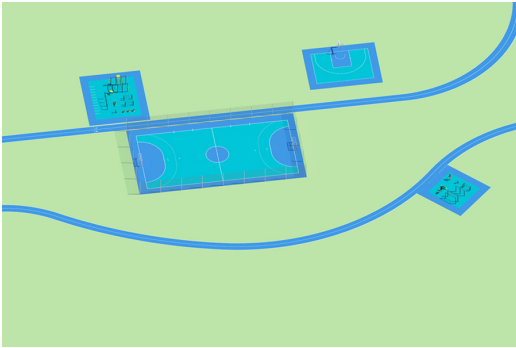

## MODULE JOGGING TRAIL

This module has been designed for running and jogging.

## CONTEXT

Sports equipment does not have to be moved to accommodate the sports in this configuration, so this module can be placed in supervised or unsupervised areas.

## DIMENSIONS

Minimum recommended dimensions of the module, including safety areas: 3.00 m width x variable length.